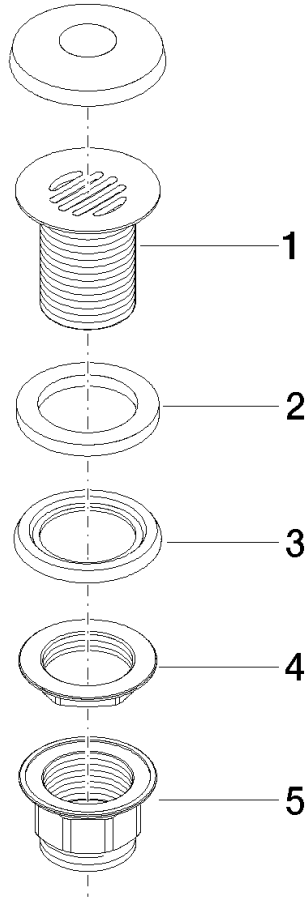

10 110 970

Fits: IMO, LULU, MADISON, MEM, TARA,  
CL.1, LISSÉ, VAIA, META, CYO

	Light Gold	10 110 970-26
	Chrome	10 110 970-00
	Brushed Platinum	10 110 970-06
	Platinum	10 110 970-08
	Durabrand (23kt Gold)	10 110 970-09
	Dark Chrome	10 110 970-19
	Brushed Light Gold	10 110 970-27
	Brushed Durabrand (23kt Gold)	10 110 970-28
	Matte Black	10 110 970-33
	Brushed Bronze	10 110 970-42
	Brushed Champagne (22kt Gold)	10 110 970-46
	Champagne (22kt Gold)	10 110 970-47
	Brushed Chrome	10 110 970-93
	Brushed Dark Platinum	10 110 970-99

## Grated waste 1 1/4" - Light Gold

---

IMO

10 110 970

Only suitable for sinks without an overflow.

10 110 970

10 110 970

Parts for other finishes can be found here: [Chrome](#)

Spare parts list

No.	Item Number	Name	Quantity used	Delivery time
1	09 11 01 025-26	cup	1	60
2	09 14 05 039 90	seal	1	2
3	09 14 03 025 90	seal	1	2
4	09 23 10 017 90	nut	1	2
5	09 23 10 020-26	nut	1	60